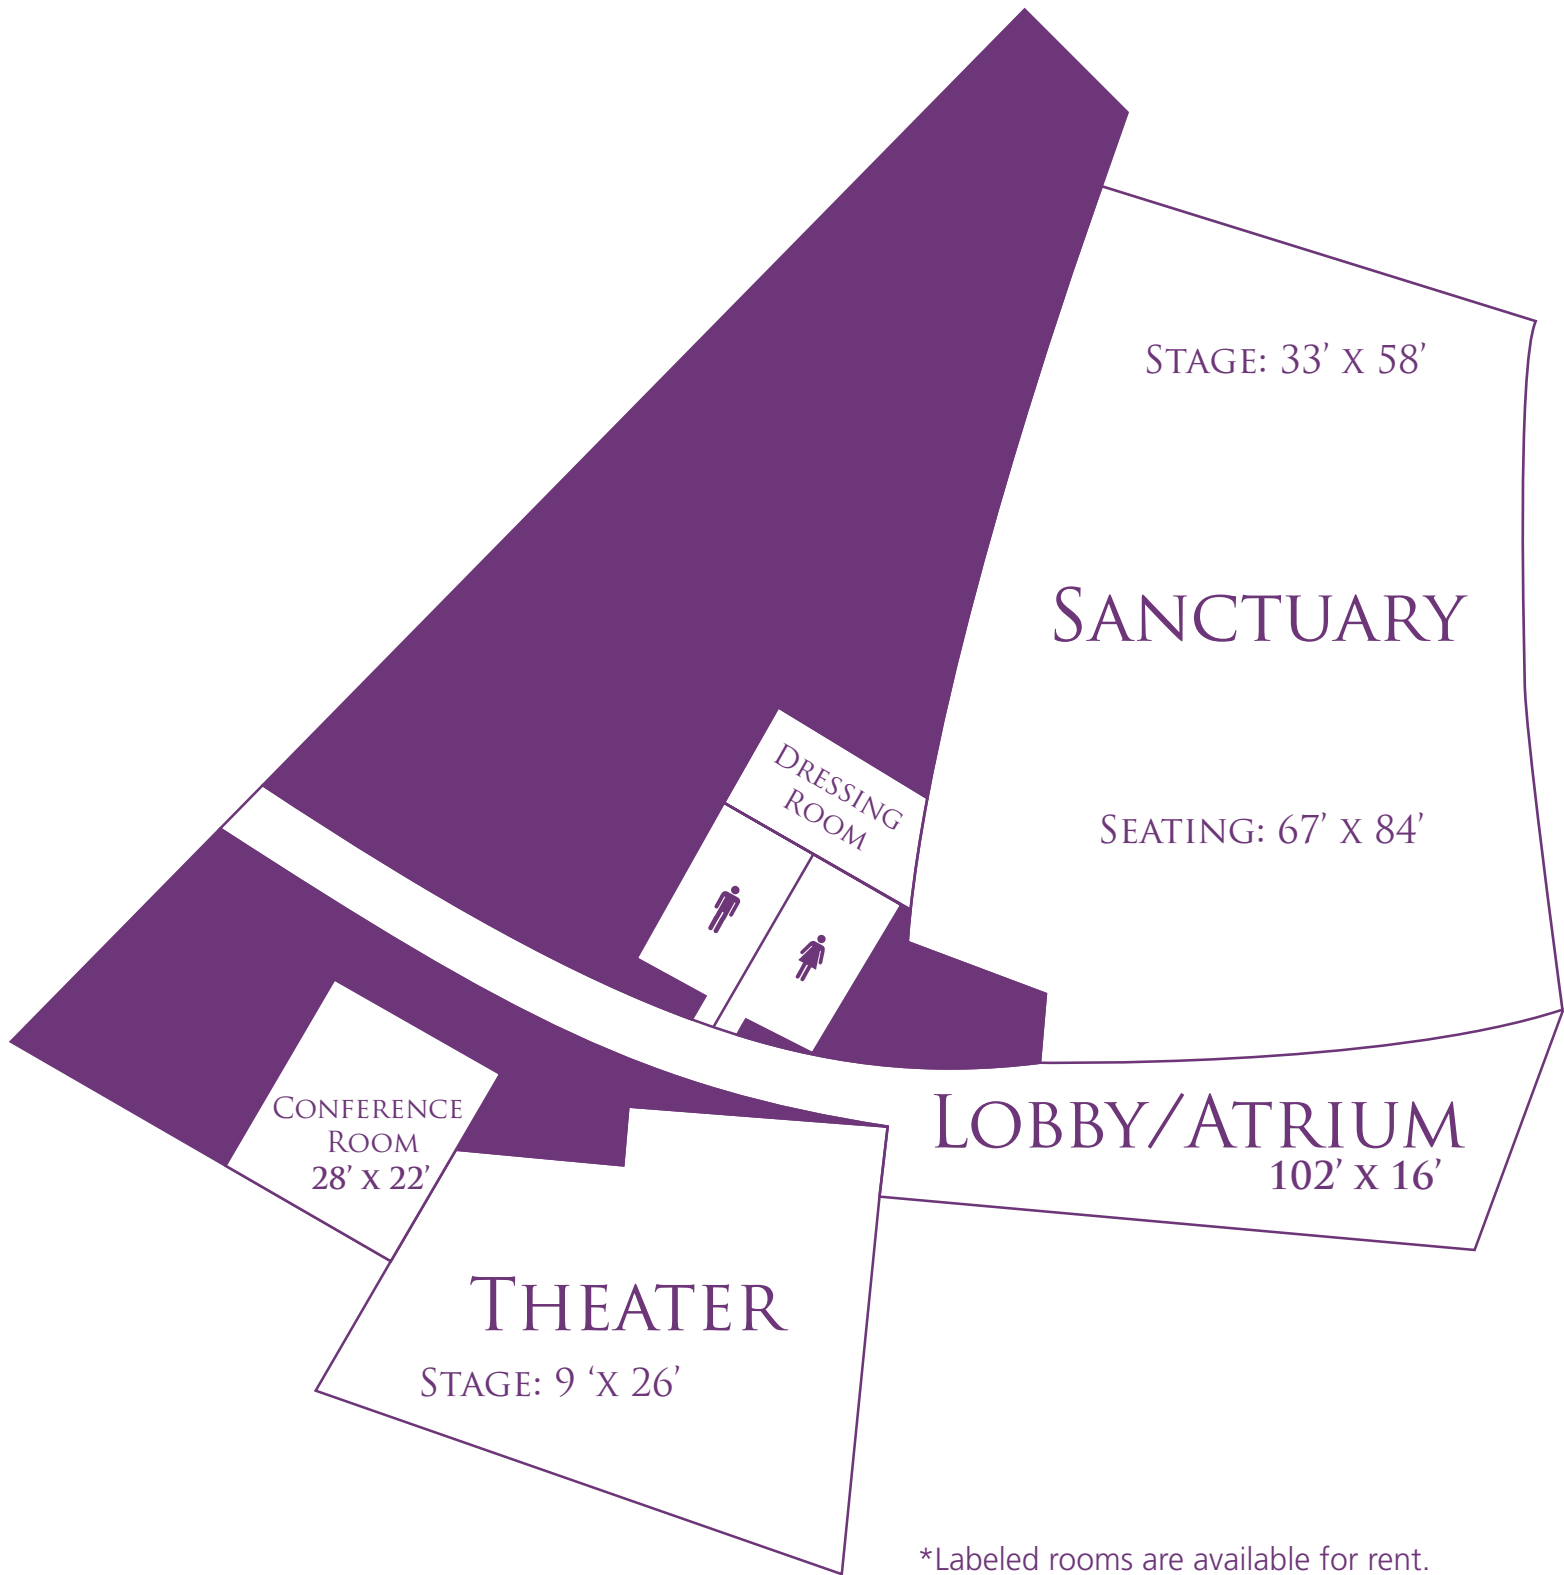

BANQUET PATIO

21' x 94'

BANQUET HALL

A

60' x 32'

B

60' x 32'

C

60' x 32'

*Labeled rooms are available for rent.

*Labeled rooms are available for rent.